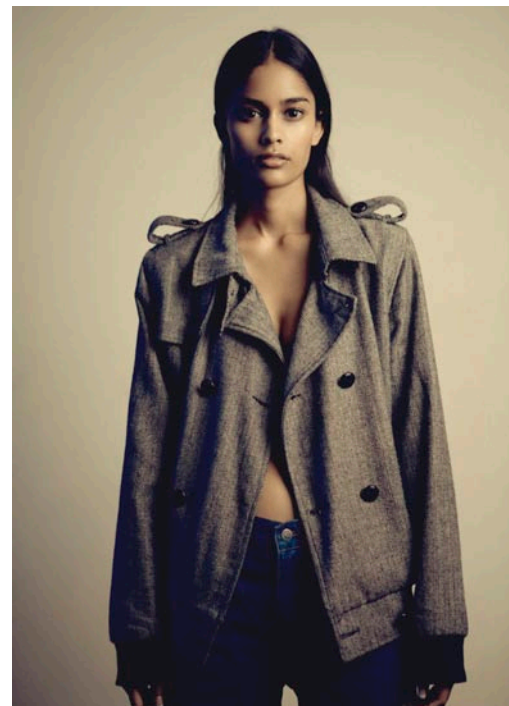

Love 'Em and Weave 'Em

Vest, \$1595, Bally;
bikini, \$1130, Gucci;
earrings, \$2275,
Robert Lee Morris;
cuff, \$275, Isaac
Manevitz for Ben-
Amun. On hair: Dove
Advanced Care
Intense Damage
Therapy Heat Shield
Styling Spray.

ALYSSAH

LOUISA MODELS 

www.louisa-models.de

GRÖßE:	176	HEIGHT:	5'9 1/2
KONFEKTION:	34/36	SIZE:	4/6
OBERWEITE:	84	BUST:	33
TAILLE:	58	WAIST:	22 1/2
HÜFTE:	89	HIPS:	35
SCHUHE:	39	SHOE:	8
HAARE:	DUNKELBRAUN	HAIR:	DARKBROWN
AUGEN:	BRAUN	EYES:	BROWN